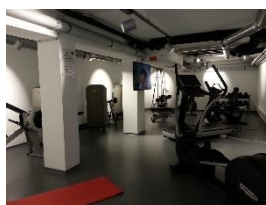

Description

The house is located in the green belt of Krems, 15 minutes walk from the university. You have a single room, the bathroom, the toilet and the entry is to share with another student. You have your own TV and internet access in your single. Bed linen and towels are to your disposal. There is a kitchen in each floor (tableware is available), the laundry is located in the basement as well as a fitness studio and a sauna.